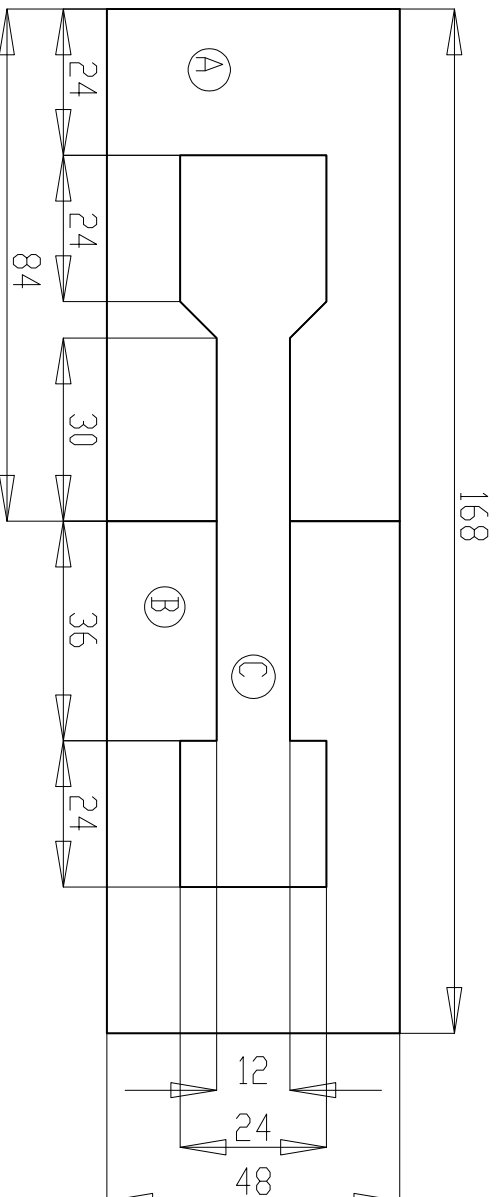

NATIONAL COUNCIL OF SCIENCE MUSEUMS
Trade test for Technician 'A'-(Trade: Carpentry)

Duration: 3hrs,
Max. Marks: 70

Name: - - - - -

Roll # : - - - - -

Signature : - - - - -

All Dim. are in mm
Scale -Not to Scale
Mat.- Teakwood

Prepare part A,B,C as per drawing and assemble