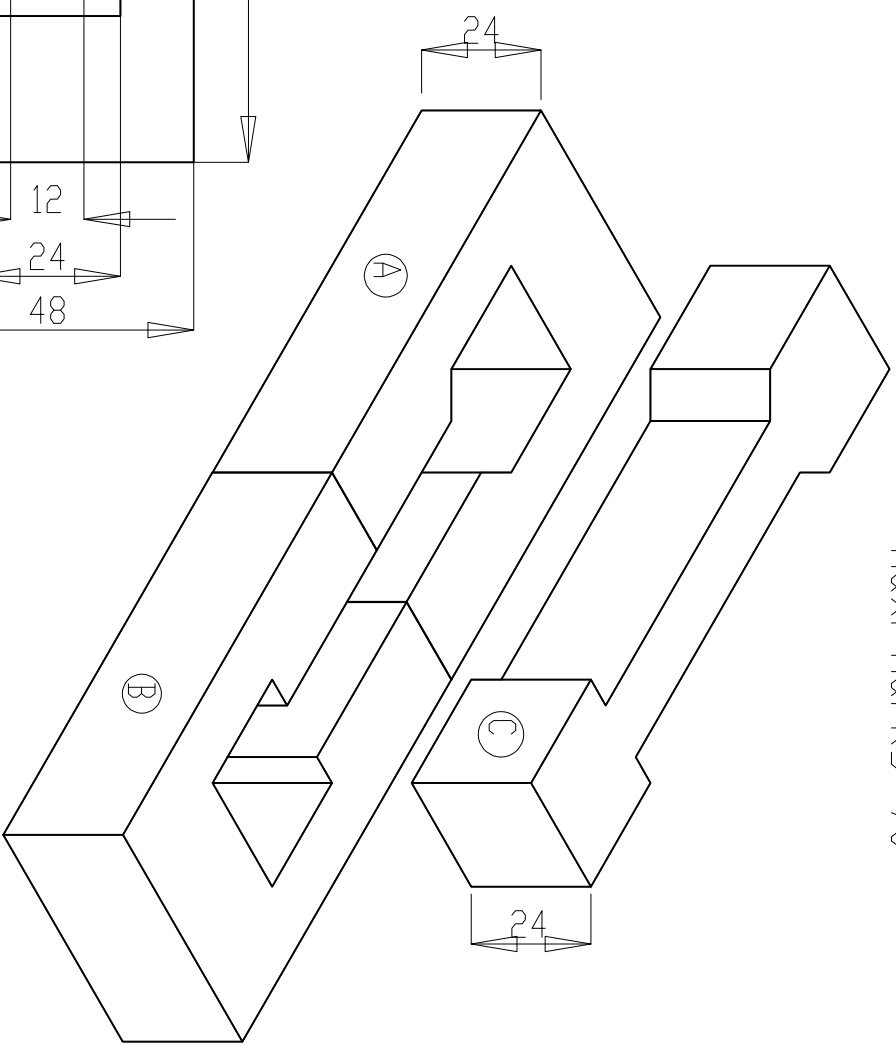

NATIONAL COUNCIL OF SCIENCE MUSEUMS
Trade test for Technician 'A'-(Trade: Carpentry)

Duration: 3hrs,
Max. Marks: 70

Name: - - - - -

Roll # : - - - - -

Signature : - - - - -

All Dim. are in mm
Scale -Not to Scale
Mat.- Teakwood

Prepare part A,B,C as per drawing and assemble