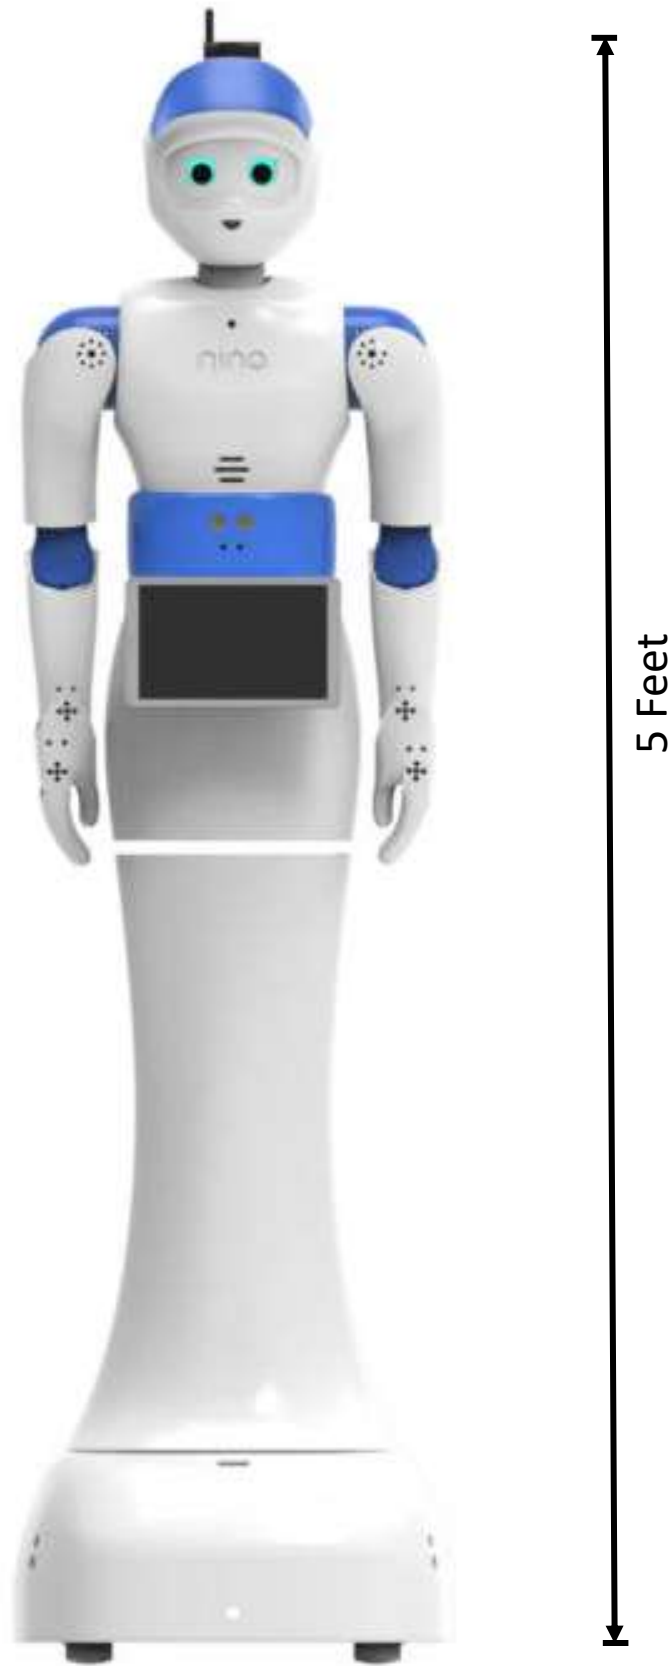

A) 5 feet AI based interactive humanoid wheeled robot (Qty-01 No.)

B) 1.8 feet AI based interactive humanoid robot (Qty-01 No.)